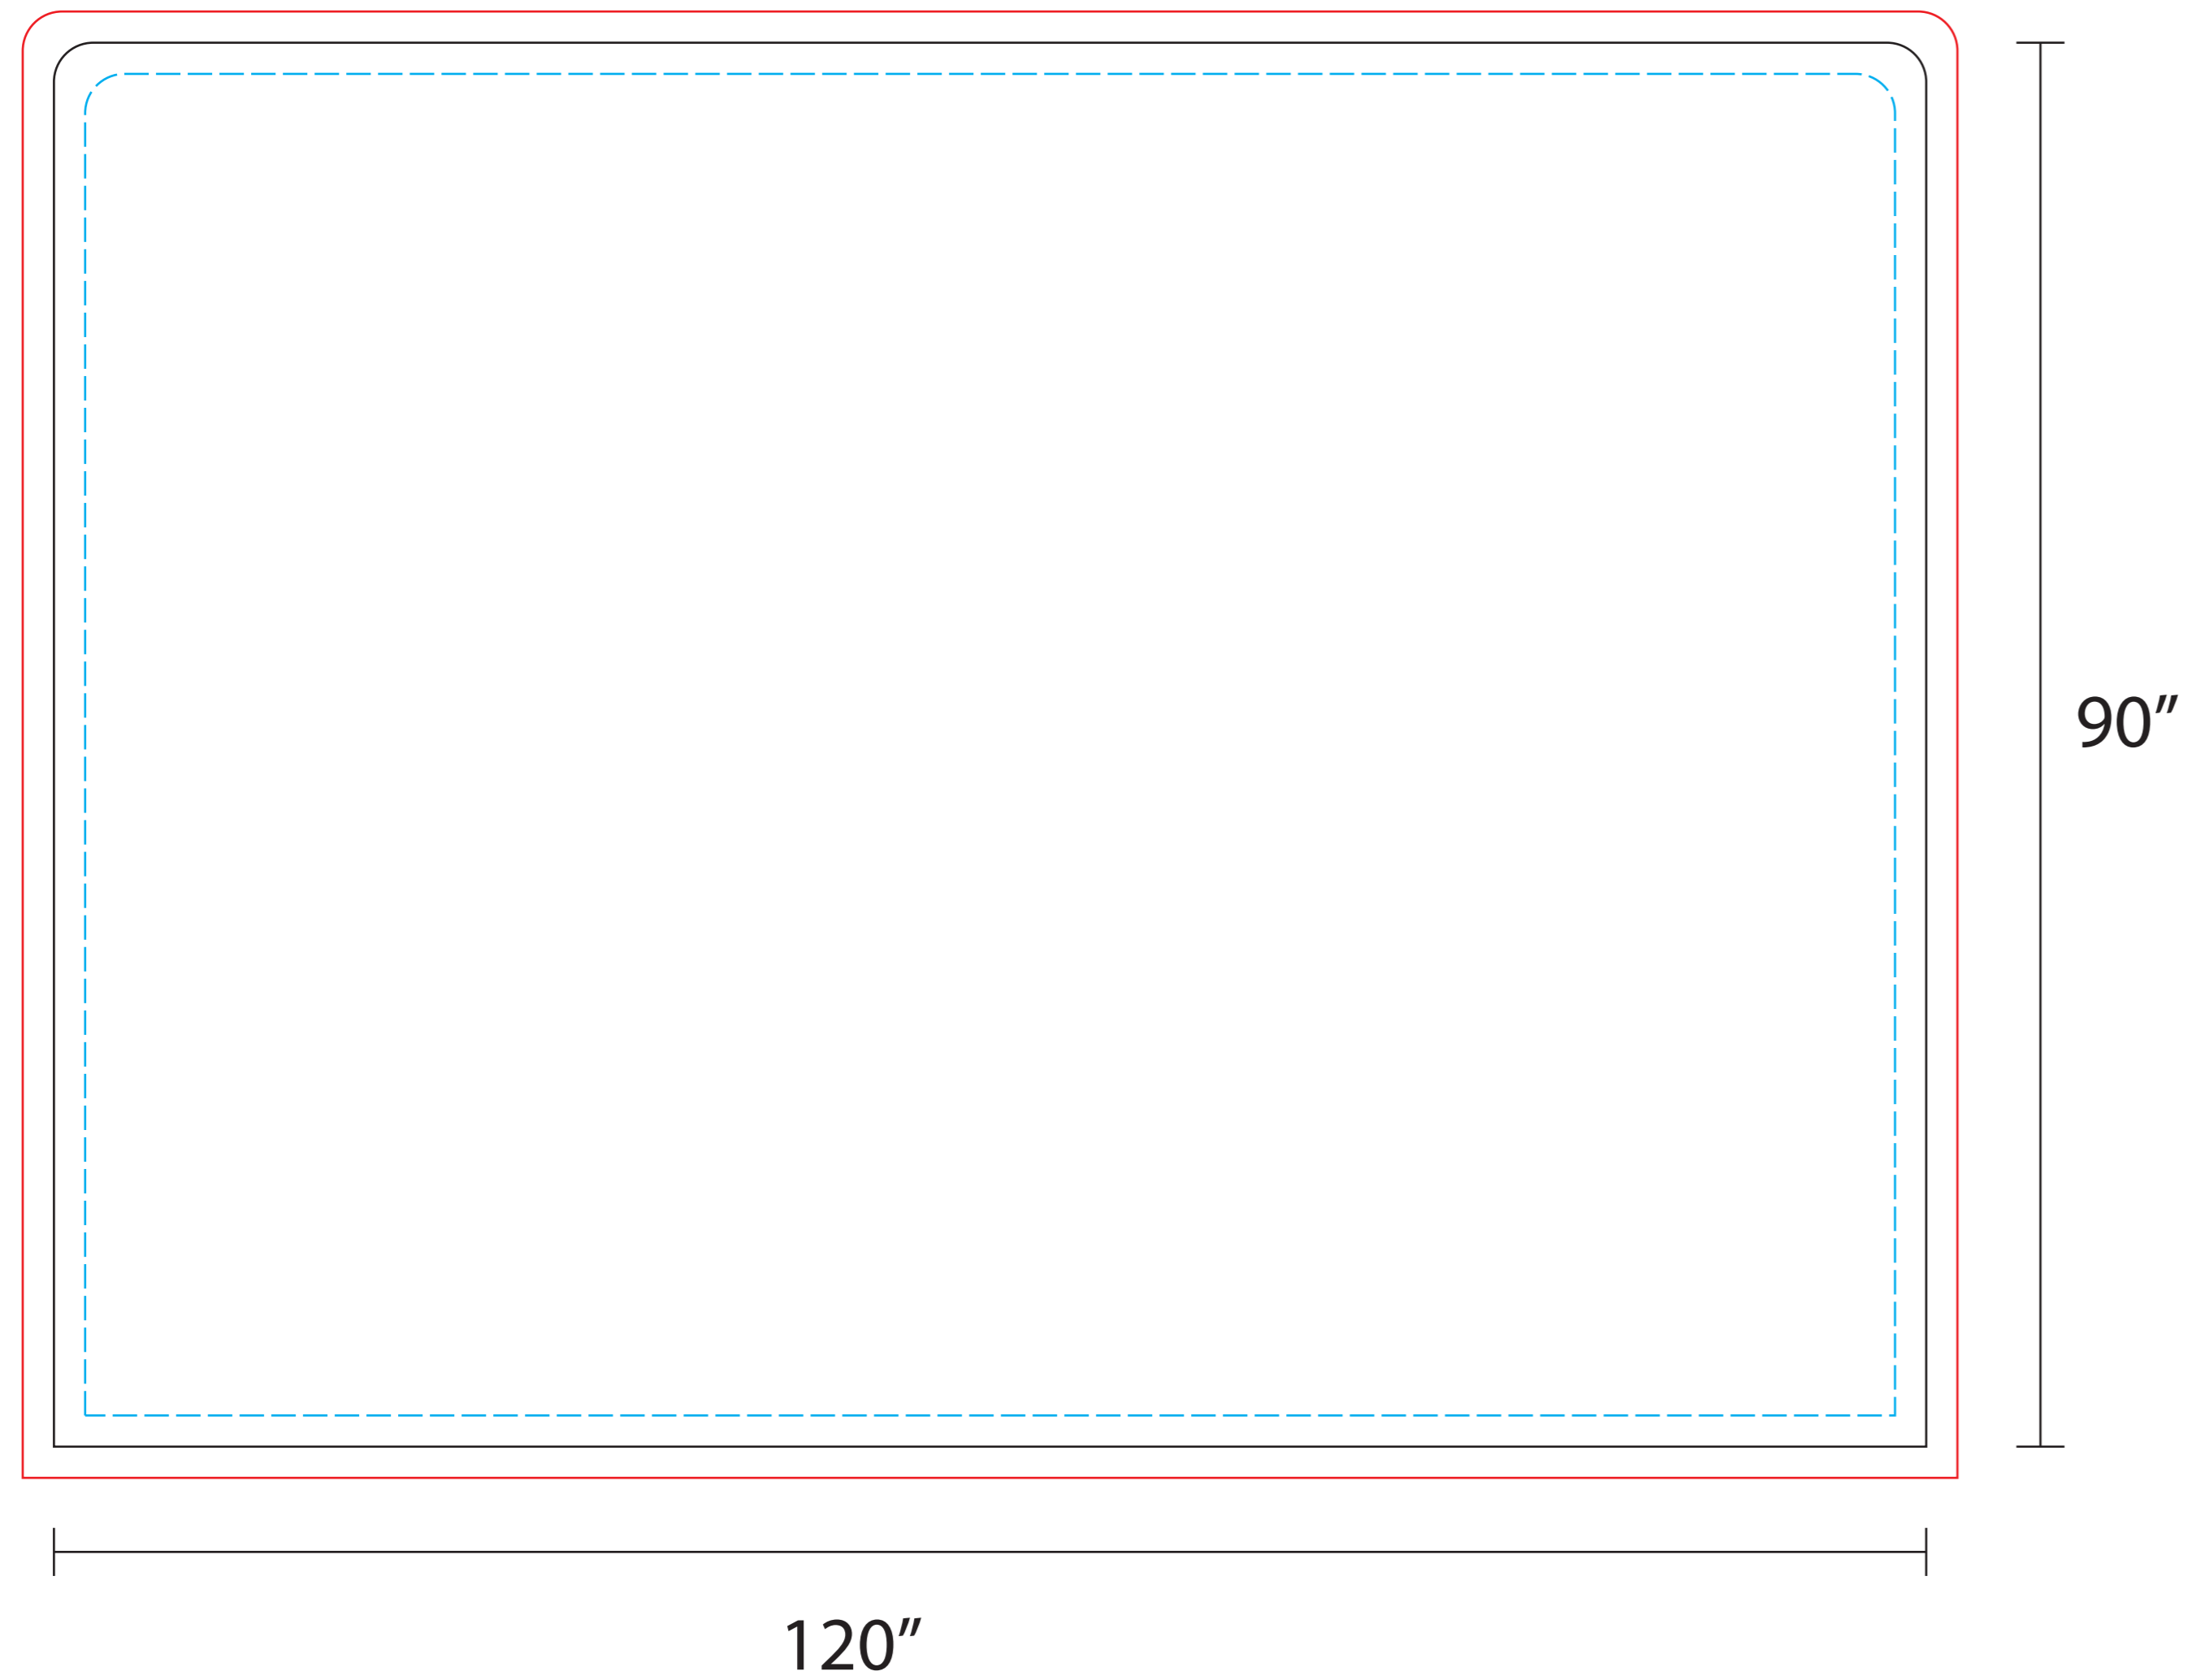

SCALE 10%
OF ACTUAL SIZE

Tension Wall Templates

- Safe Area
- Fold Line
- Bleed Line
- Cut Line

Straight Tension Wall

10'x 7.5'

Curved Tension Wall

10'x 7.5'