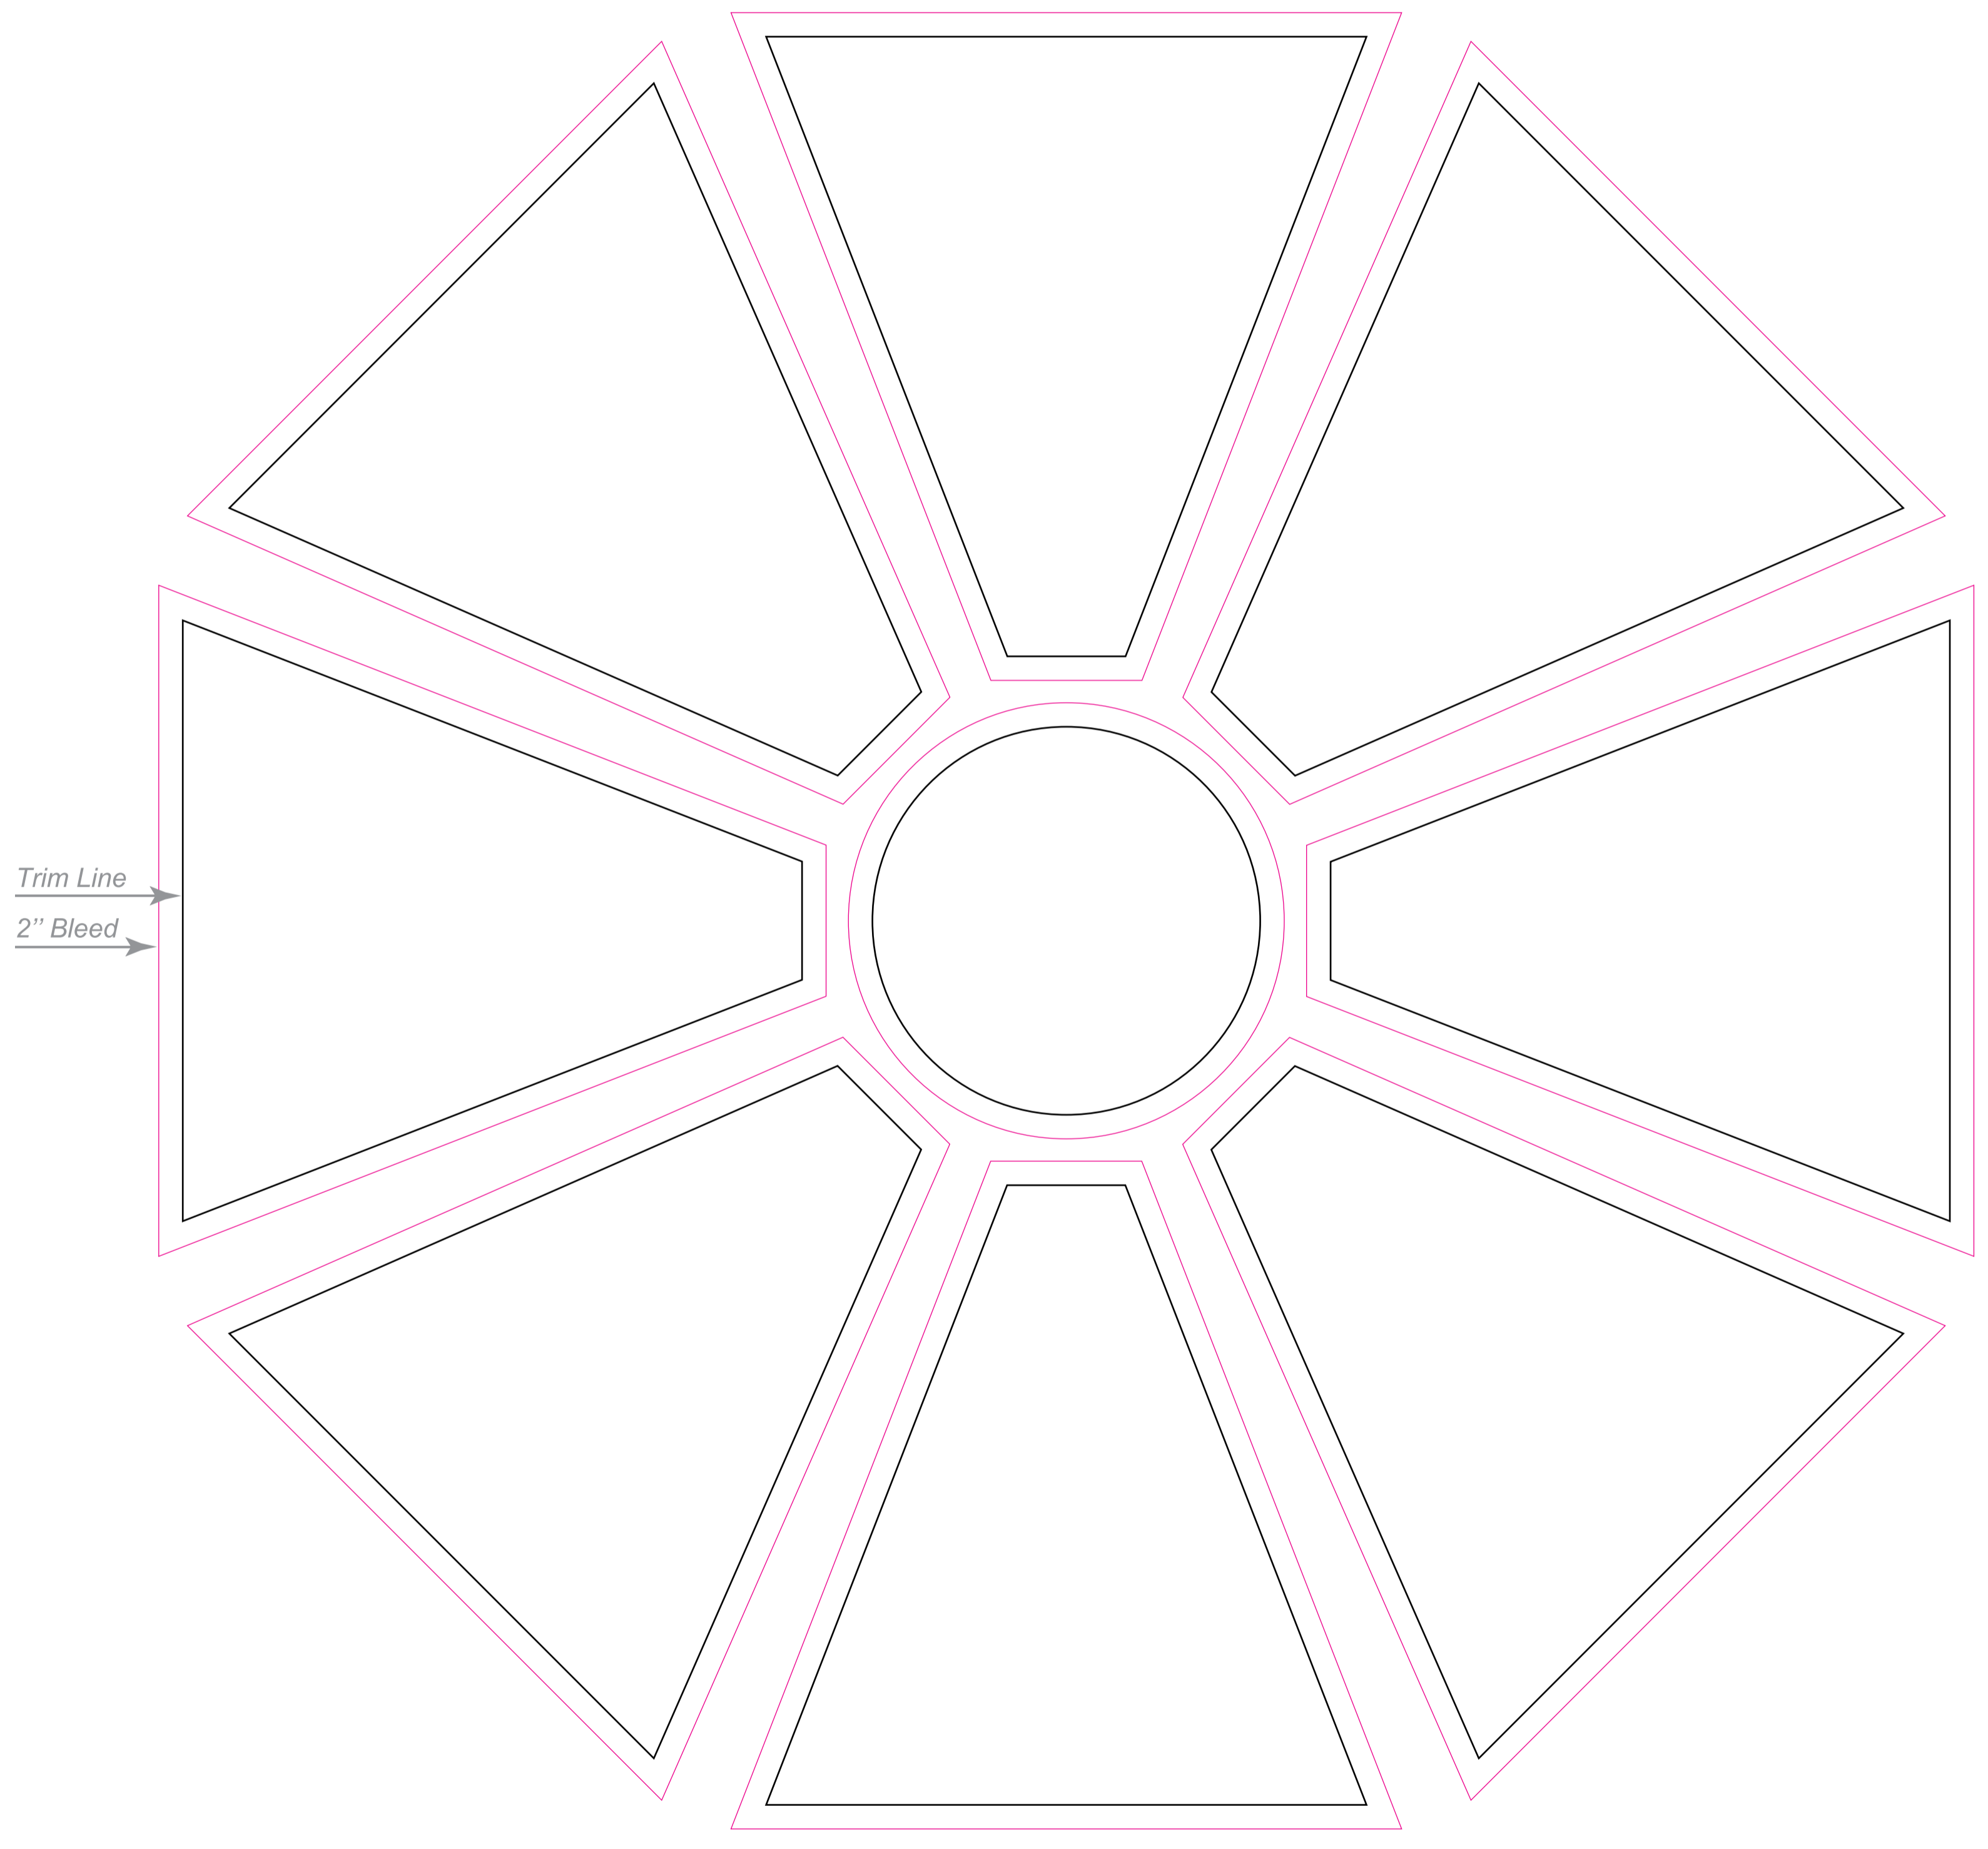

SCALE 10%
OF ACTUAL SIZE

CASABLANCA MARKET UMBRELLA

11ft Round - 8 Panels - No Valance
64"x8K

- PMS C
- PMS C

CASABLANCA MARKET UMBRELLA

11ft Round - 8 Panels - With Valance
64"x8K

- PMS C
- PMS C