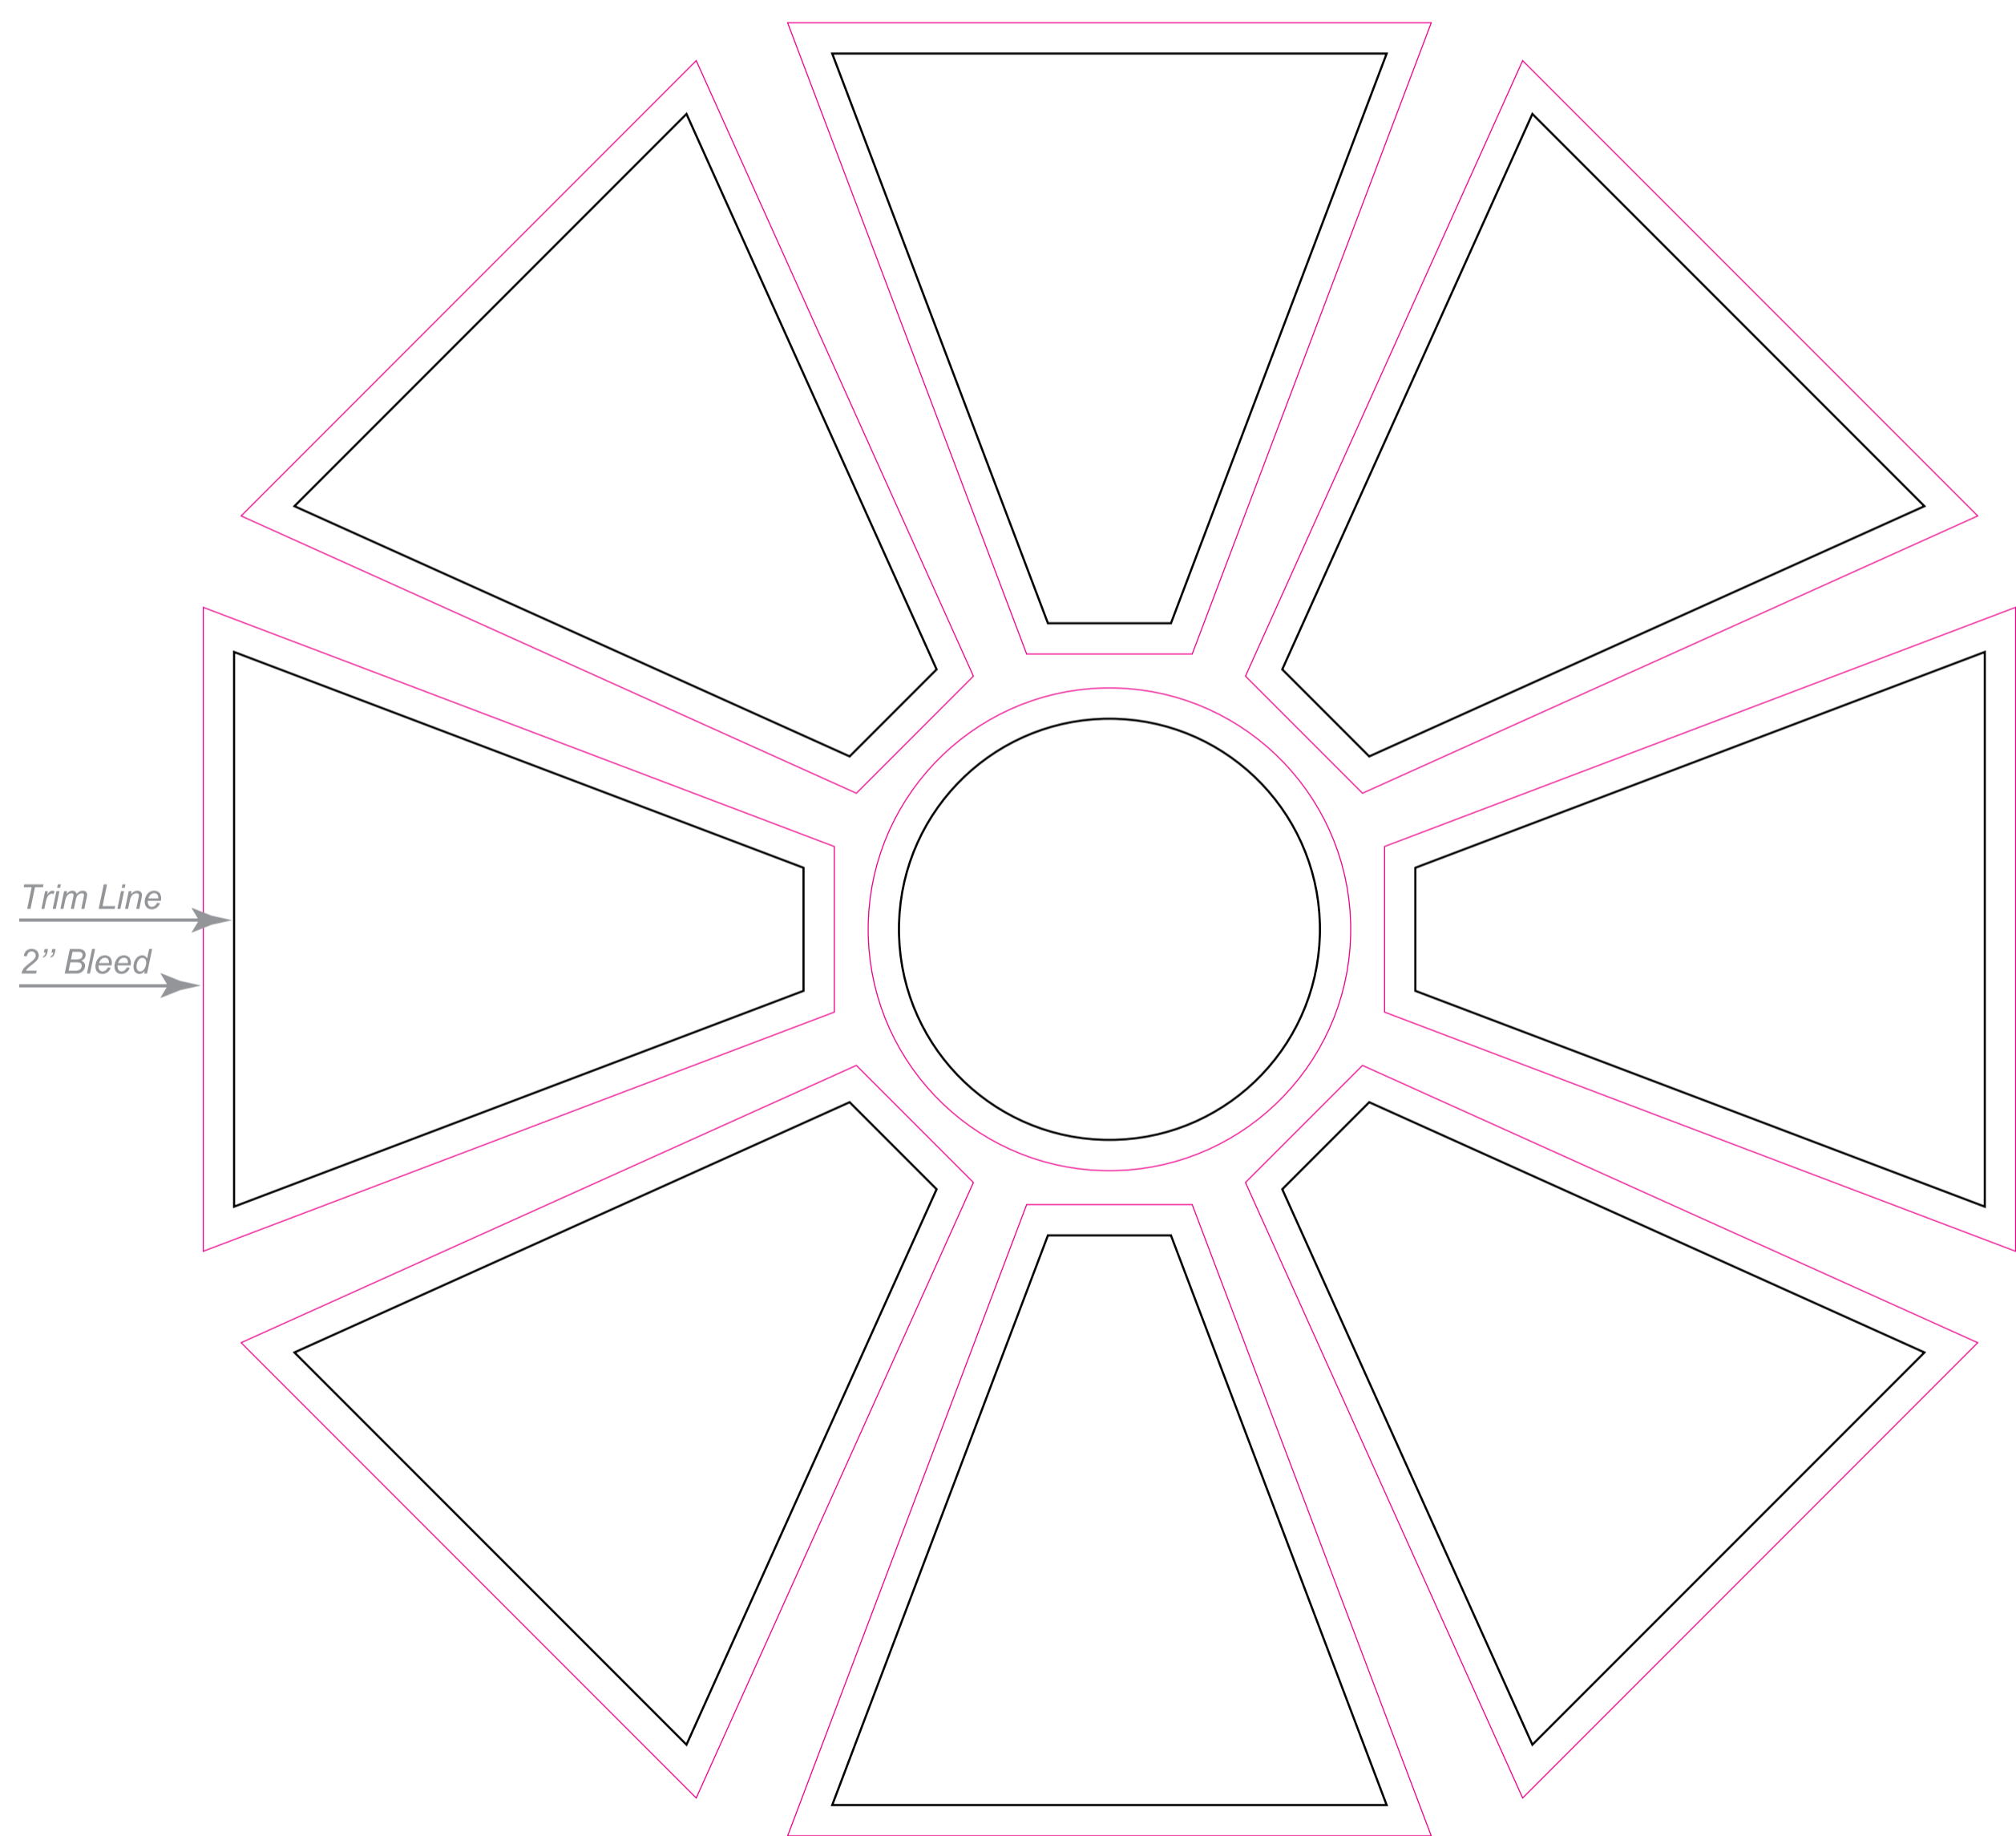

SCALE 10%
OF ACTUAL SIZE

PMS C
PMS C

CASABLANCA MARKET UMBRELLA

7.5ft Round - 8 Panels - No Valance
45"x8K

PMS C
PMS C

CASABLANCA MARKET UMBRELLA

7.5ft Round - 8 Panels - With Valance
45"x8K