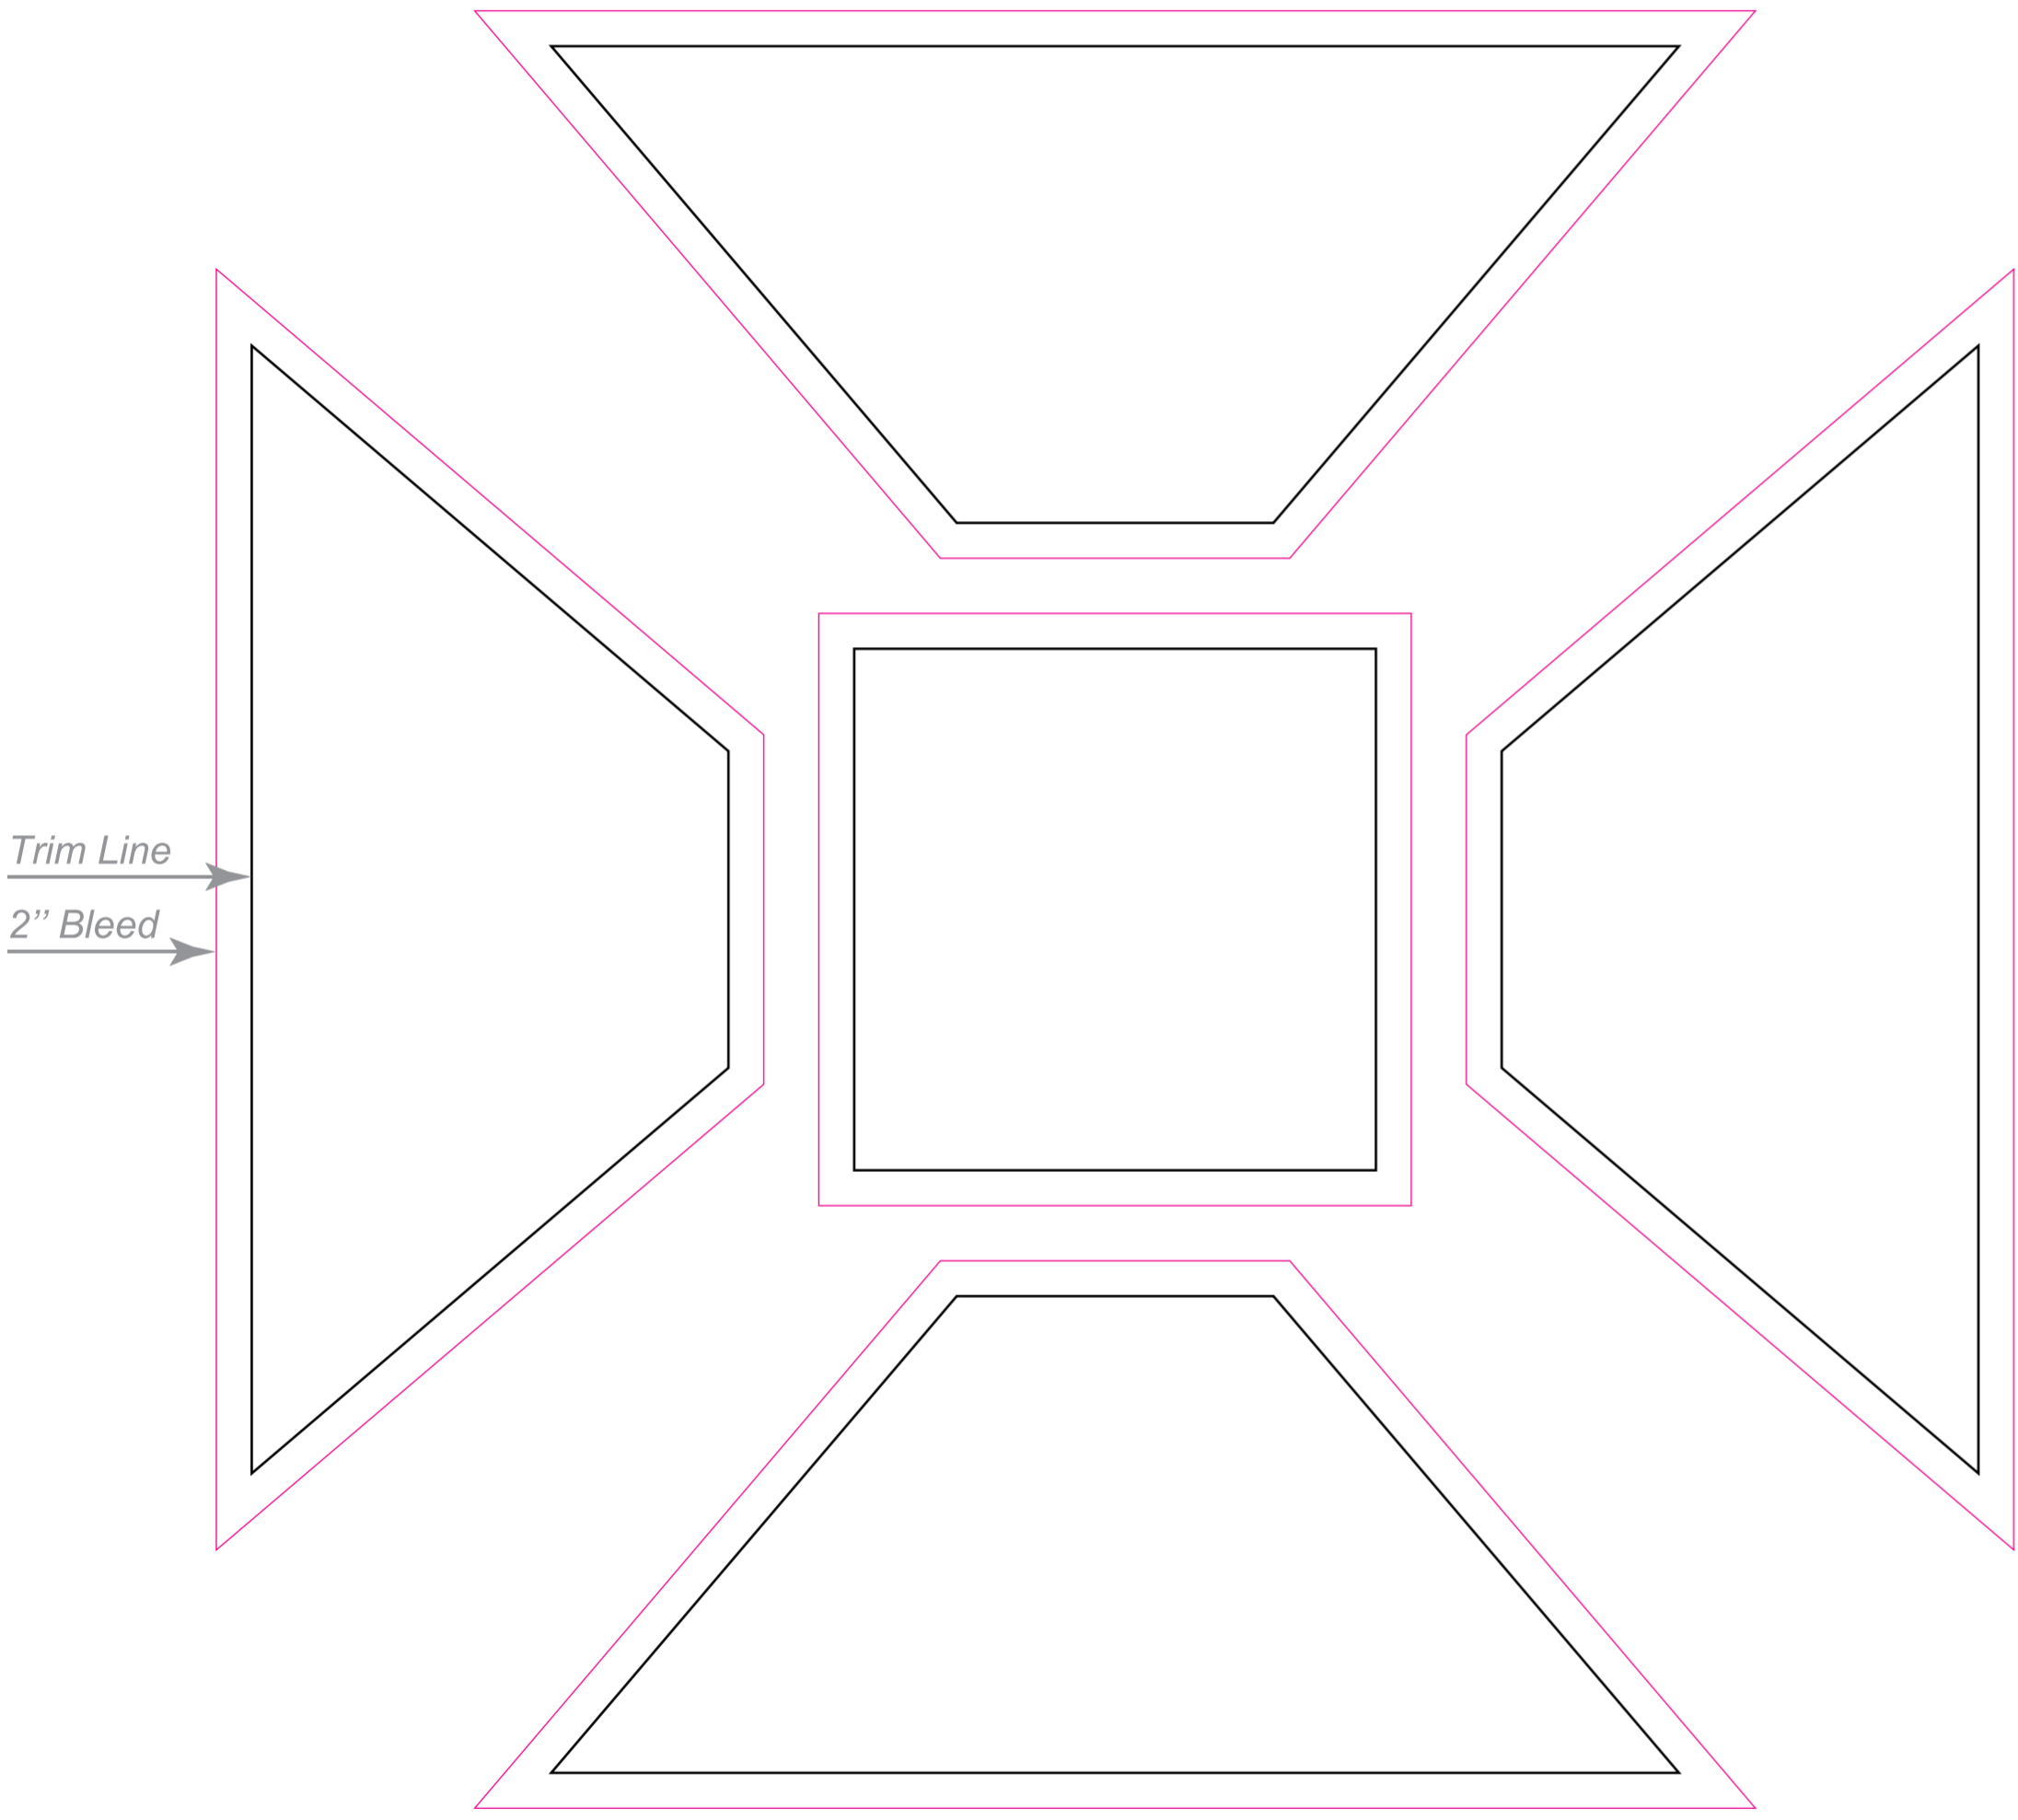

SCALE 10%  
OF ACTUAL SIZE

PMS C  
PMS C

# CASABLANCA MARKET UMBRELLA

5'x5' Square - 4 Panels - No Valance  
45"x4K

PMS C  
PMS C

# CASABLANCA MARKET UMBRELLA

5'x5' Square - 4 Panels - With Valance  
45"x4K