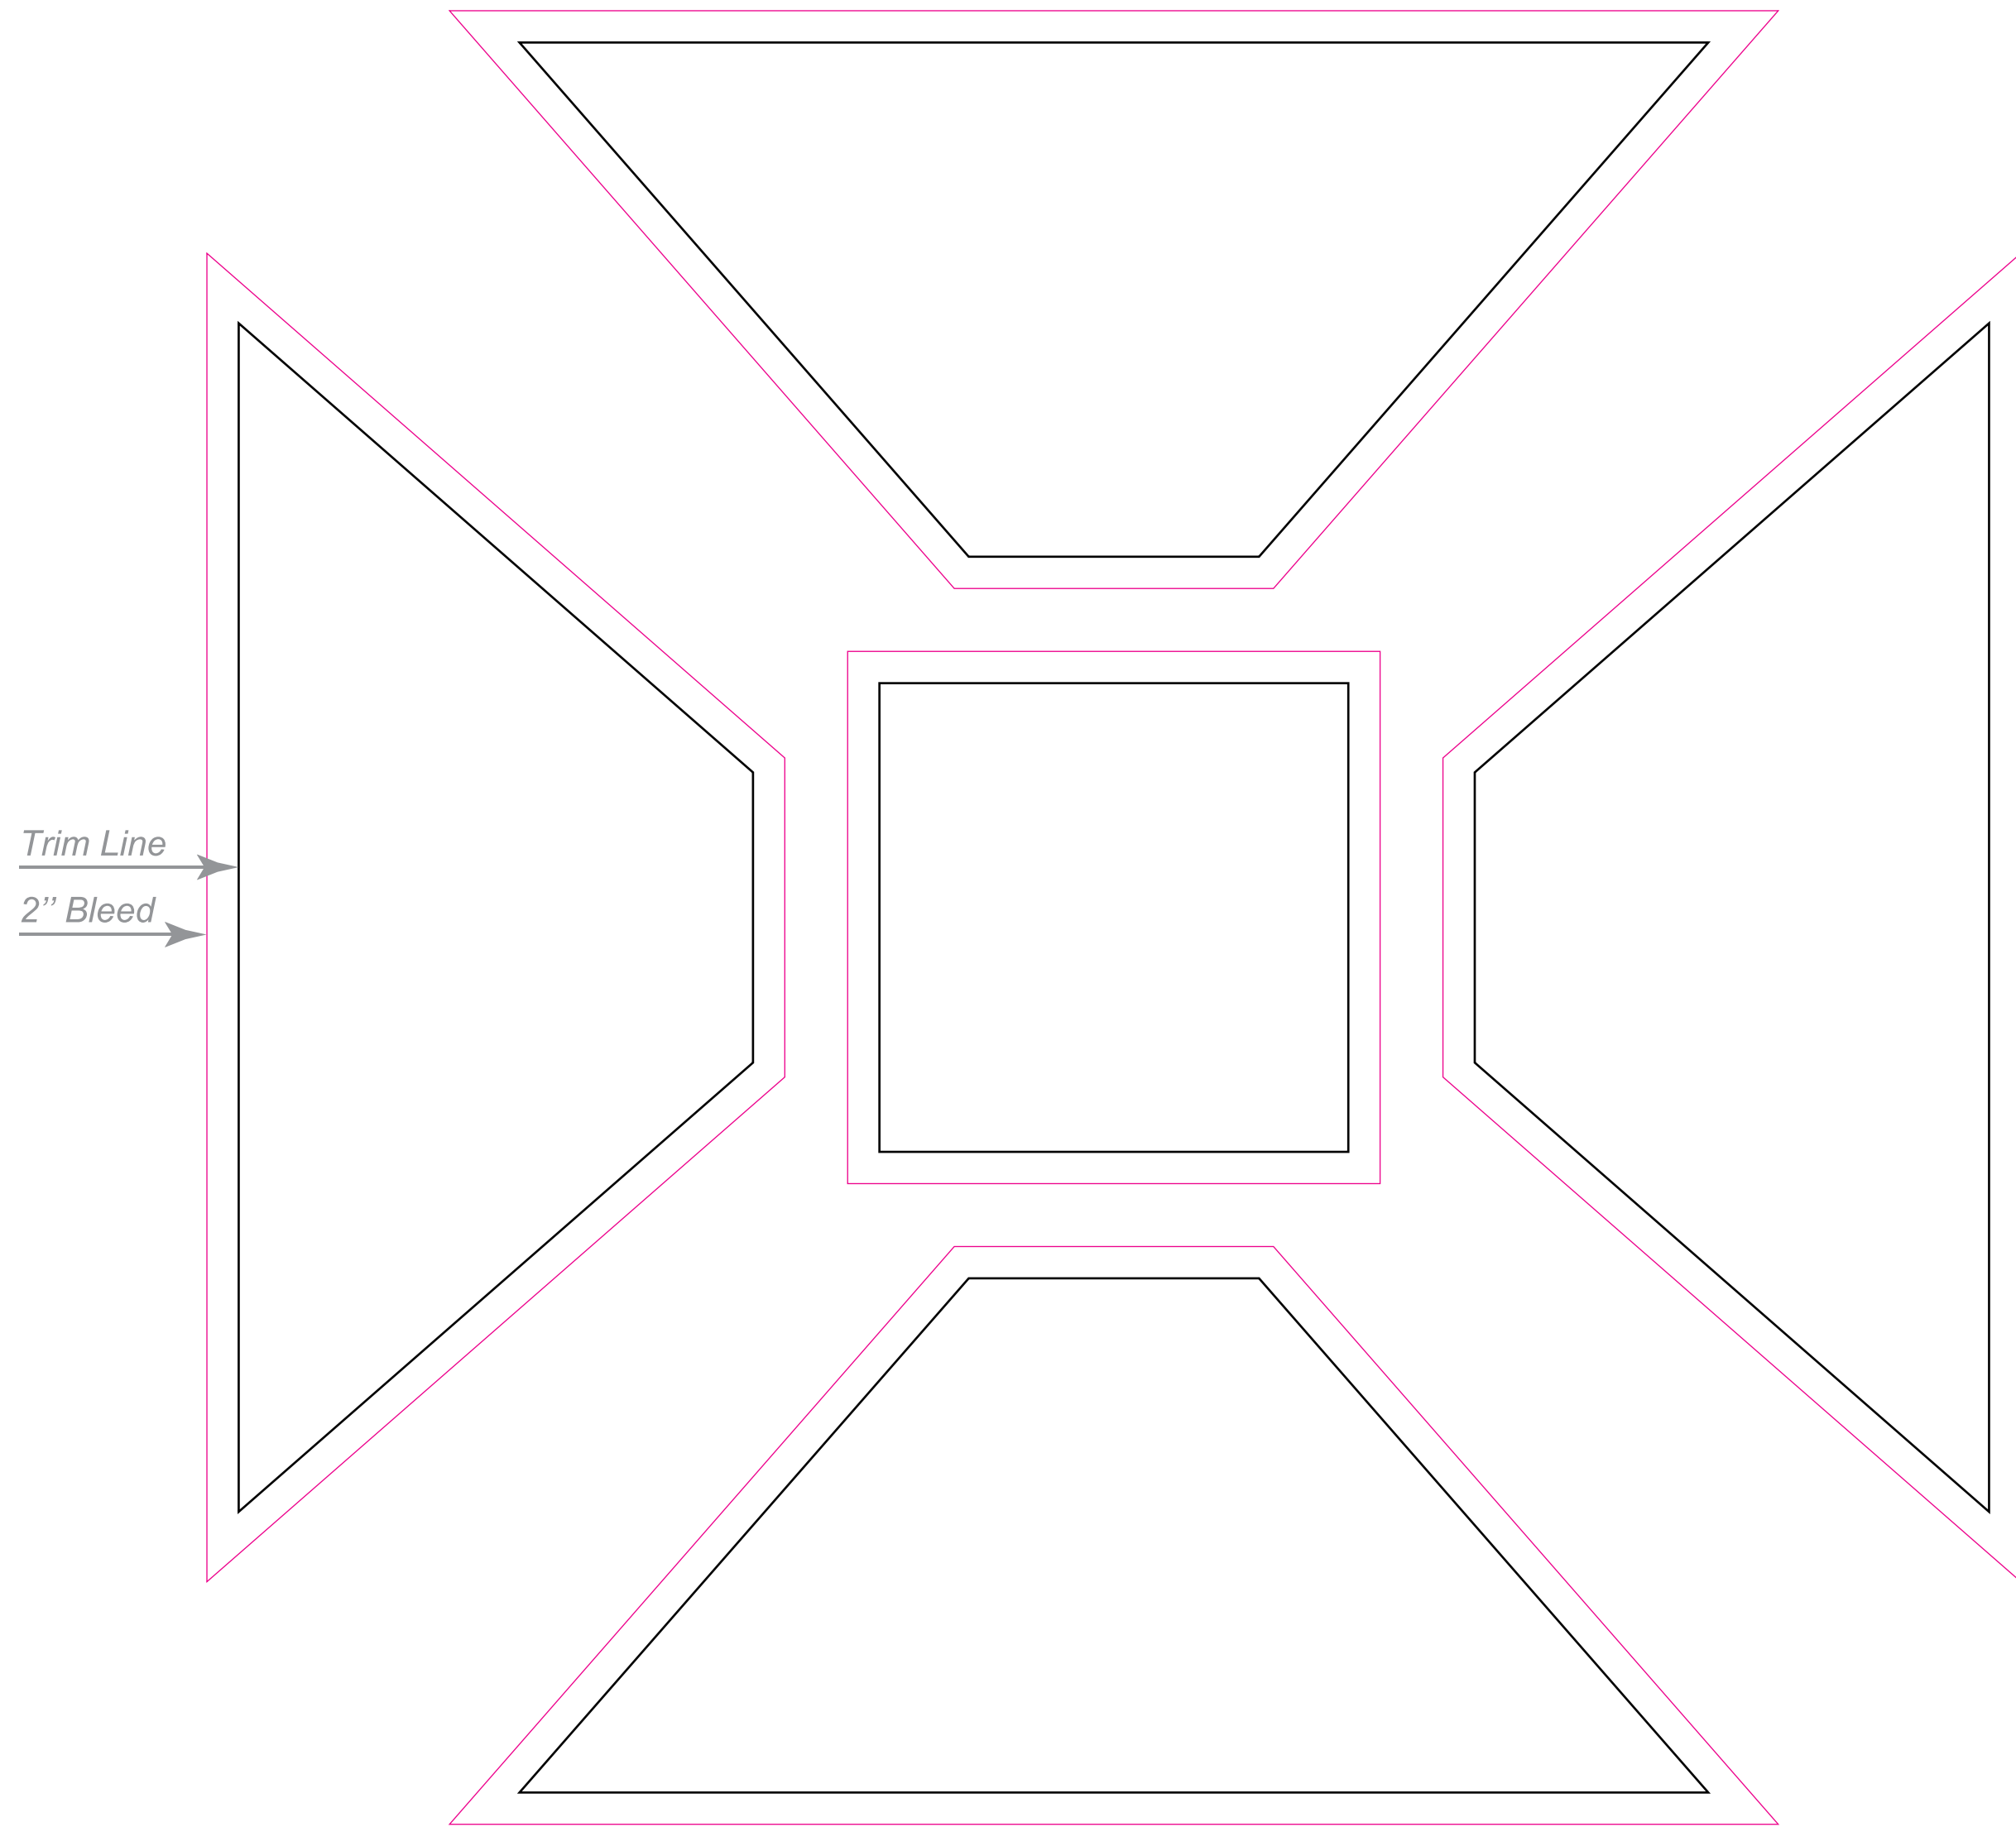

SCALE 10%
OF ACTUAL SIZE

PMS C
PMS C

CASABLANCA MARKET UMBRELLA

6.5'x6.5' Square - 4 Panels - No Valance
54"x4K

PMS C
PMS C

CASABLANCA MARKET UMBRELLA

6.5'x6.5' Square - 4 Panels - With Valance
54"x4K