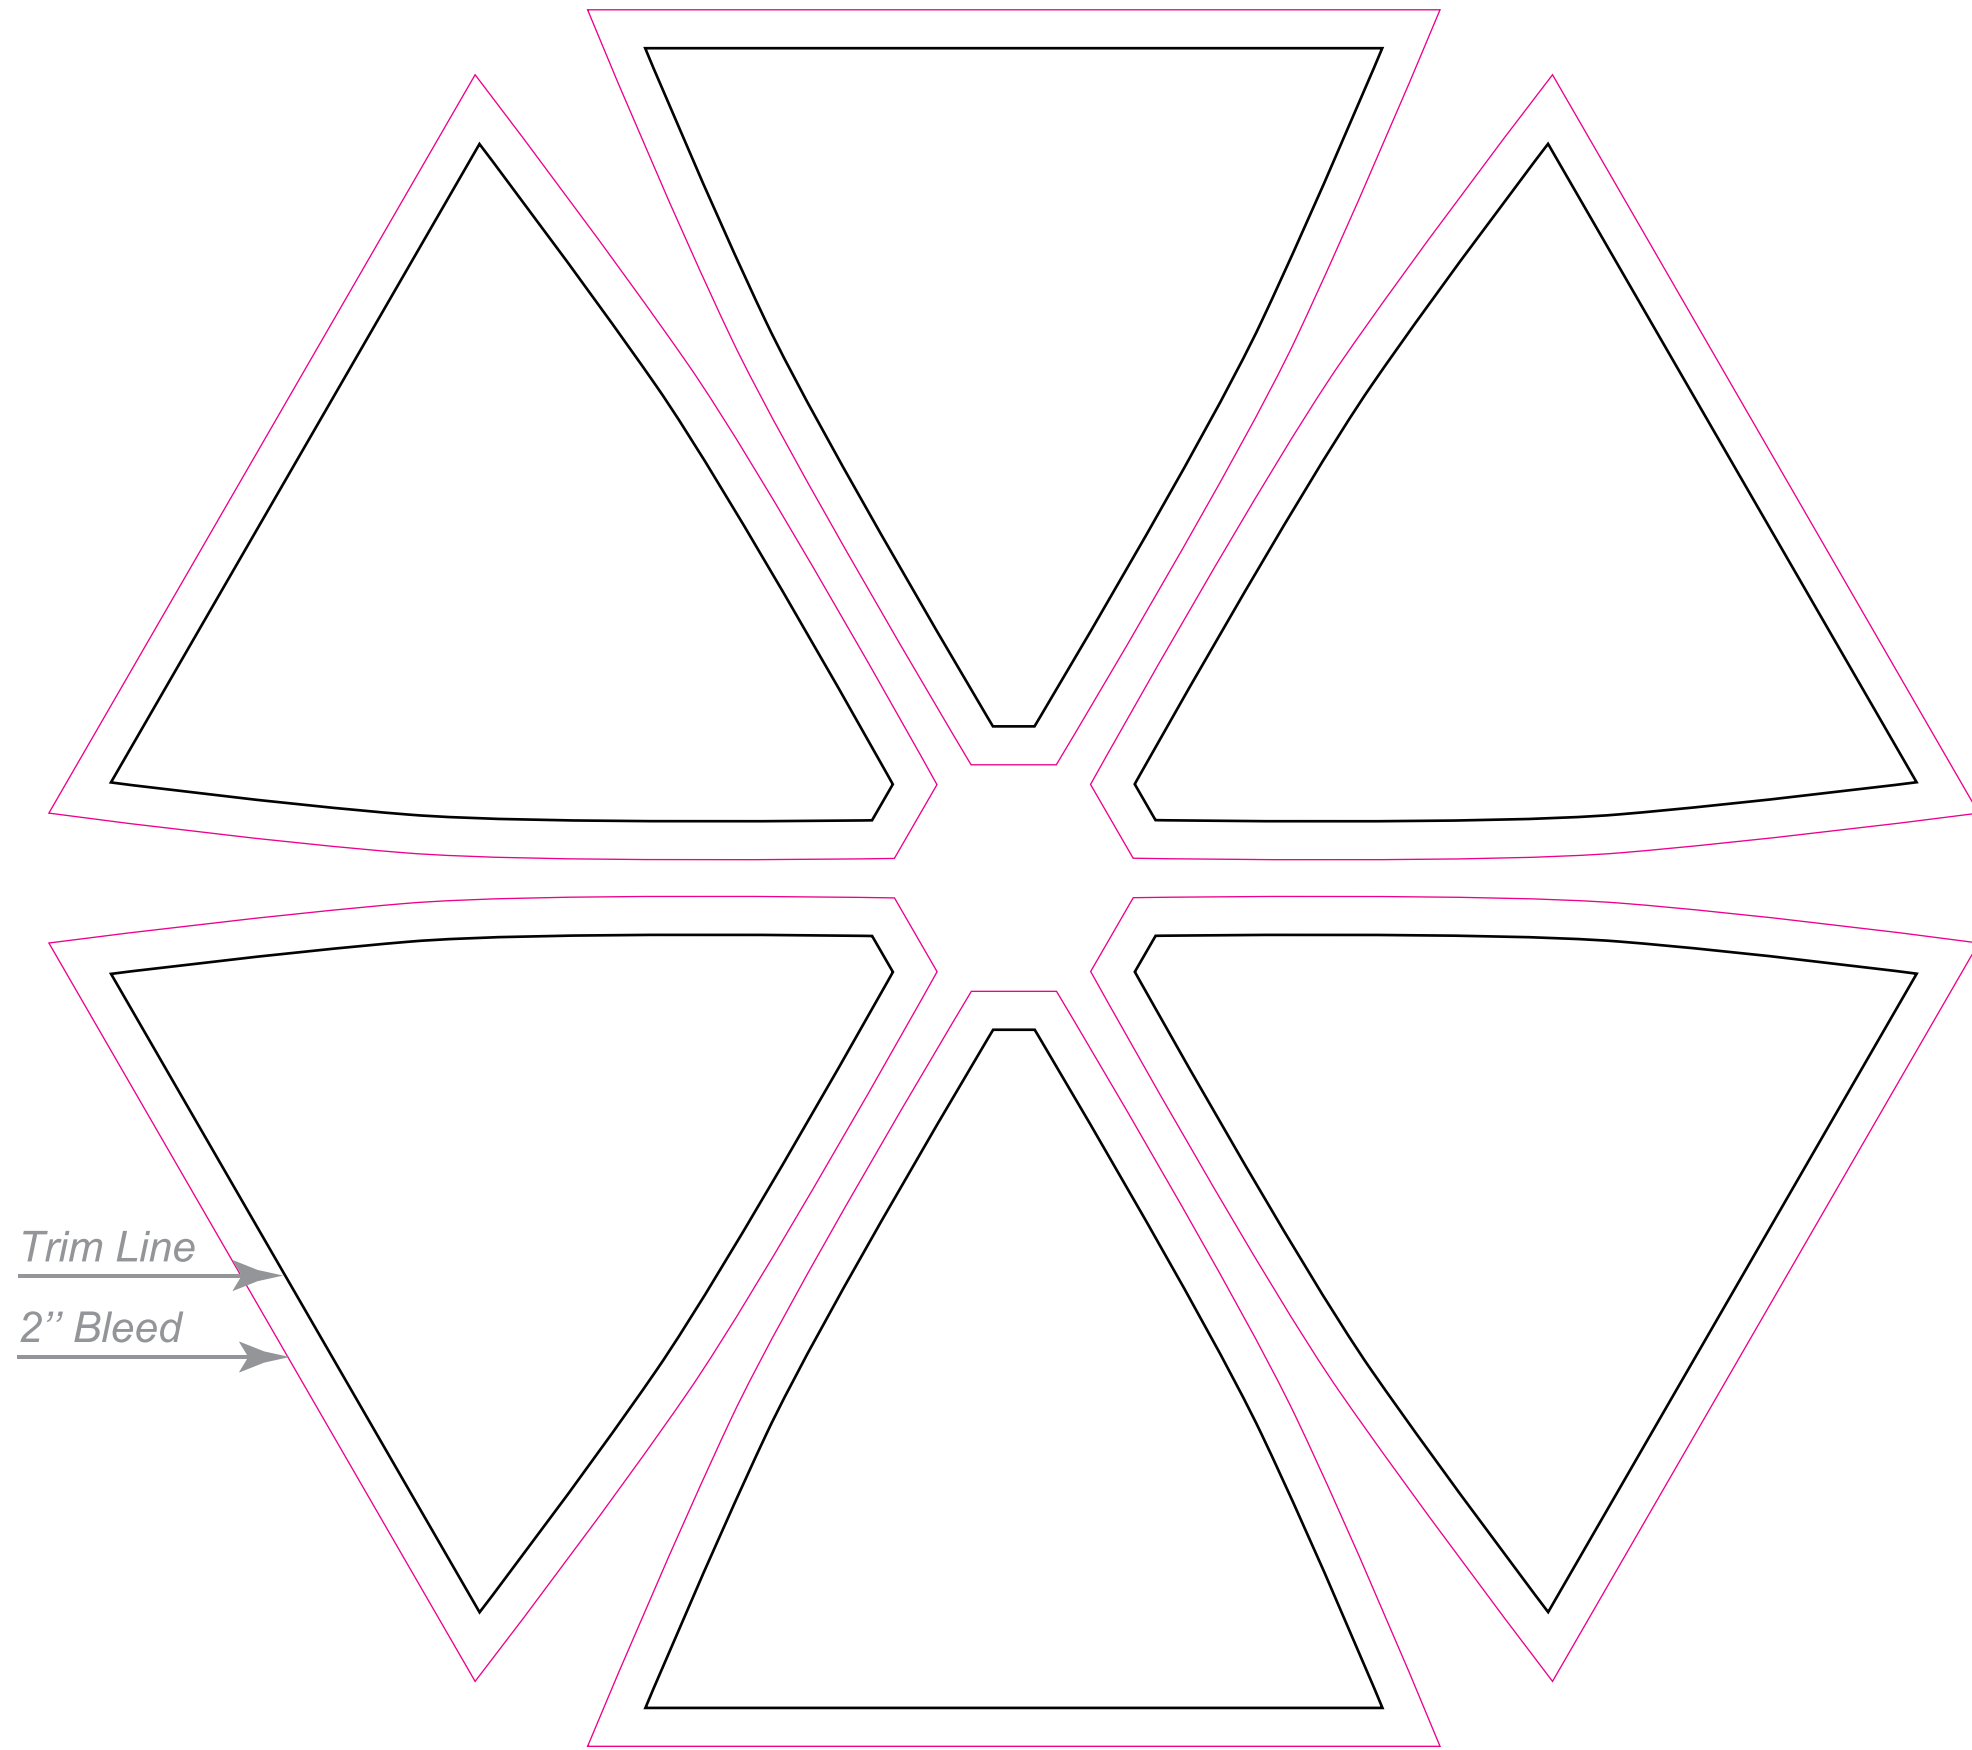

SCALE 10%
OF ACTUAL SIZE

□ PMS C
□ PMS C

MONTECARLO PATIO UMBRELLA

6.5ft Round - 6 Panels - No Valance
39"x6K

□ PMS C
□ PMS C

MONTECARLO PATIO UMBRELLA

6.5ft Round - 6 Panels - With Valance
39"x6K