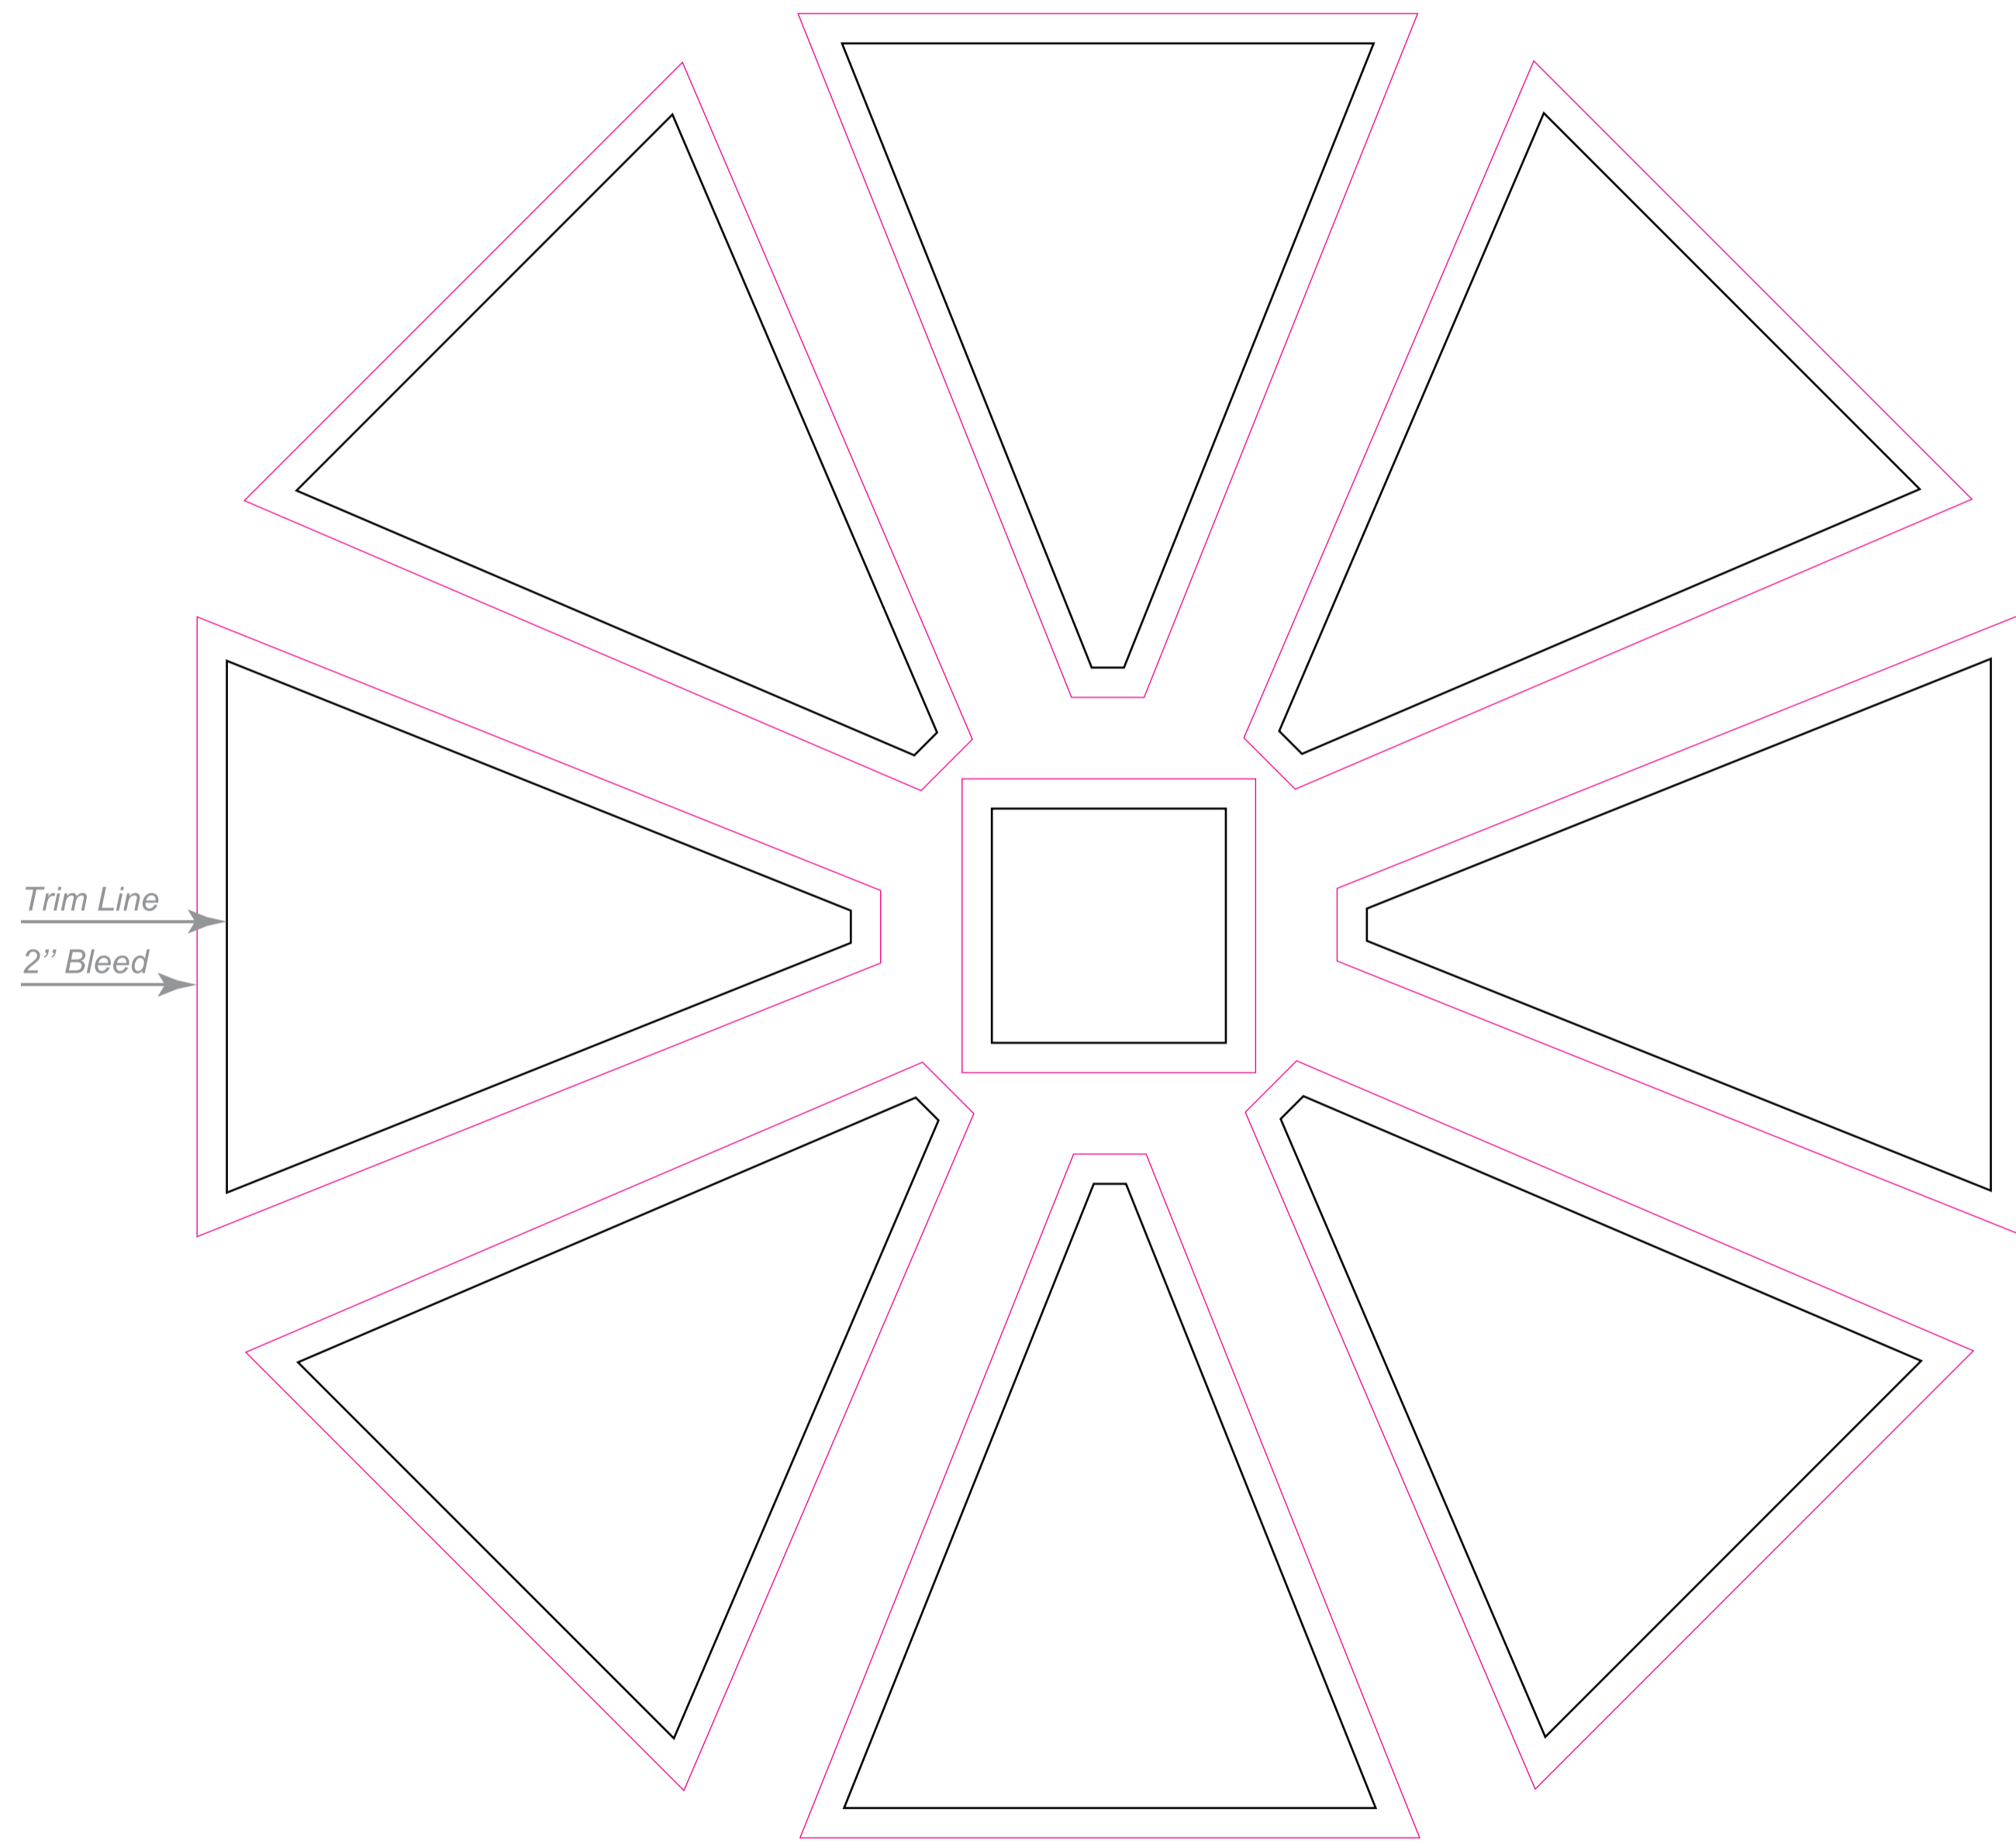

SCALE 10%  
OF ACTUAL SIZE

PMS C  
PMS C

# MONTECARLO PATIO UMBRELLA

7.5ft Round - 8 Panels - No Valance  
44"x8K

PMS C  
PMS C

# MONTECARLO PATIO UMBRELLA

7.5ft Round - 8 Panels - With Valance  
44"x8K