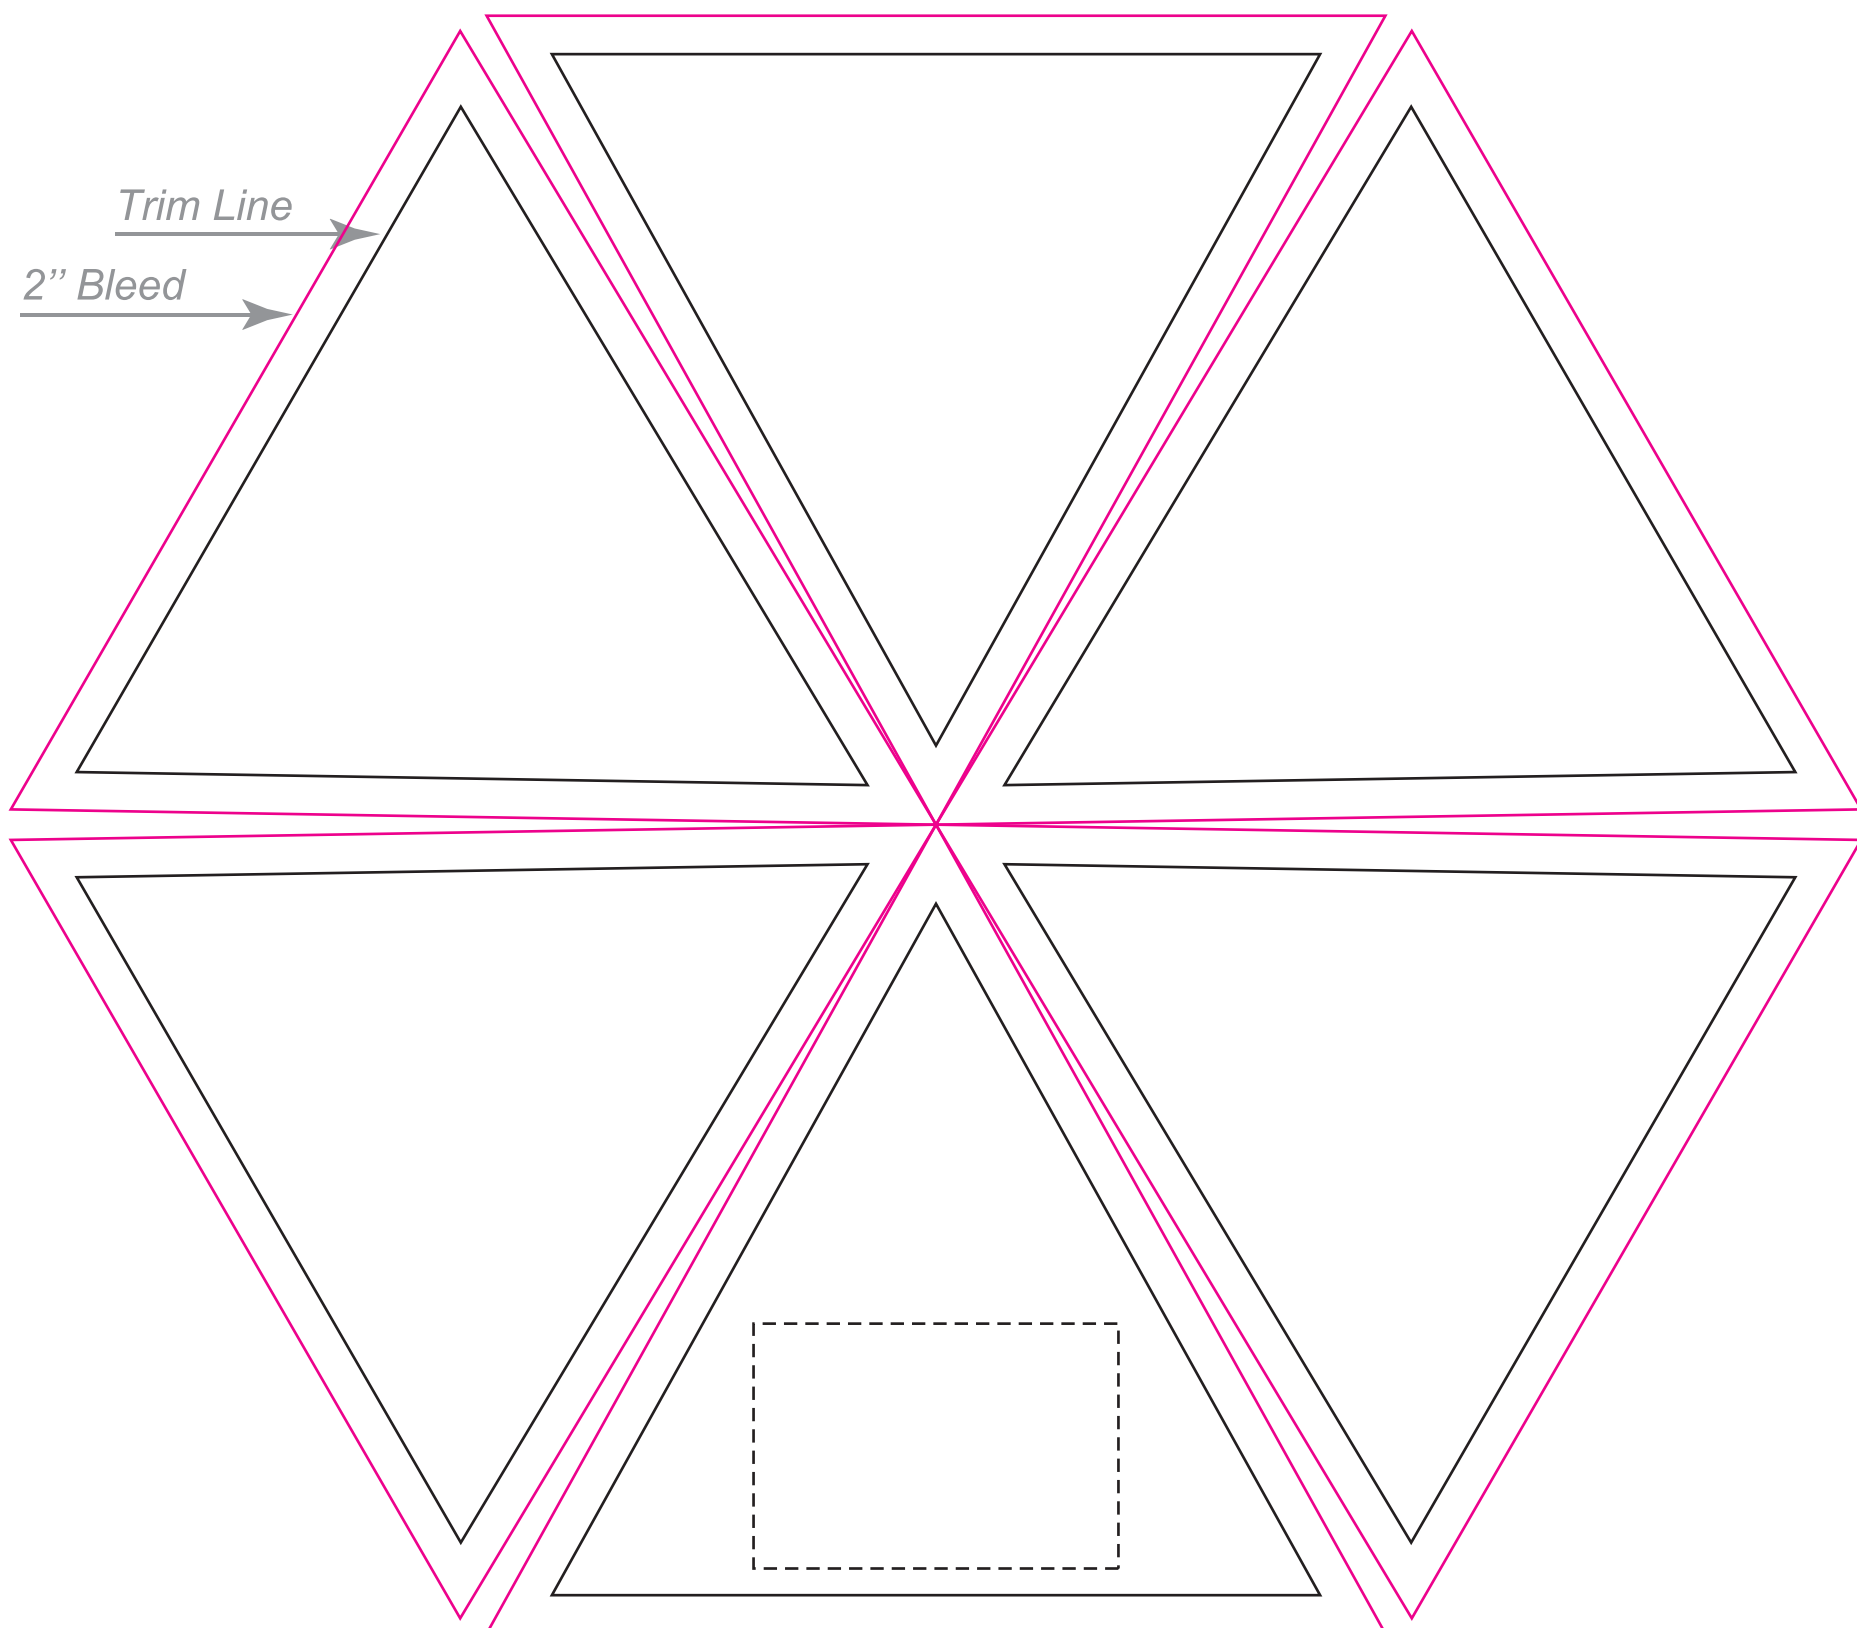

SCALE 10%
OF ACTUAL SIZE

PMS C
 PMS C

ACAPULCO UMBRELLA

7ft - 6 Panels - W/out Valance

SCALE 10%
OF ACTUAL SIZE

□ PMS C
□ PMS C

ACAPULCO UMBRELLA

7ft - 6 Panels - W/ Valance