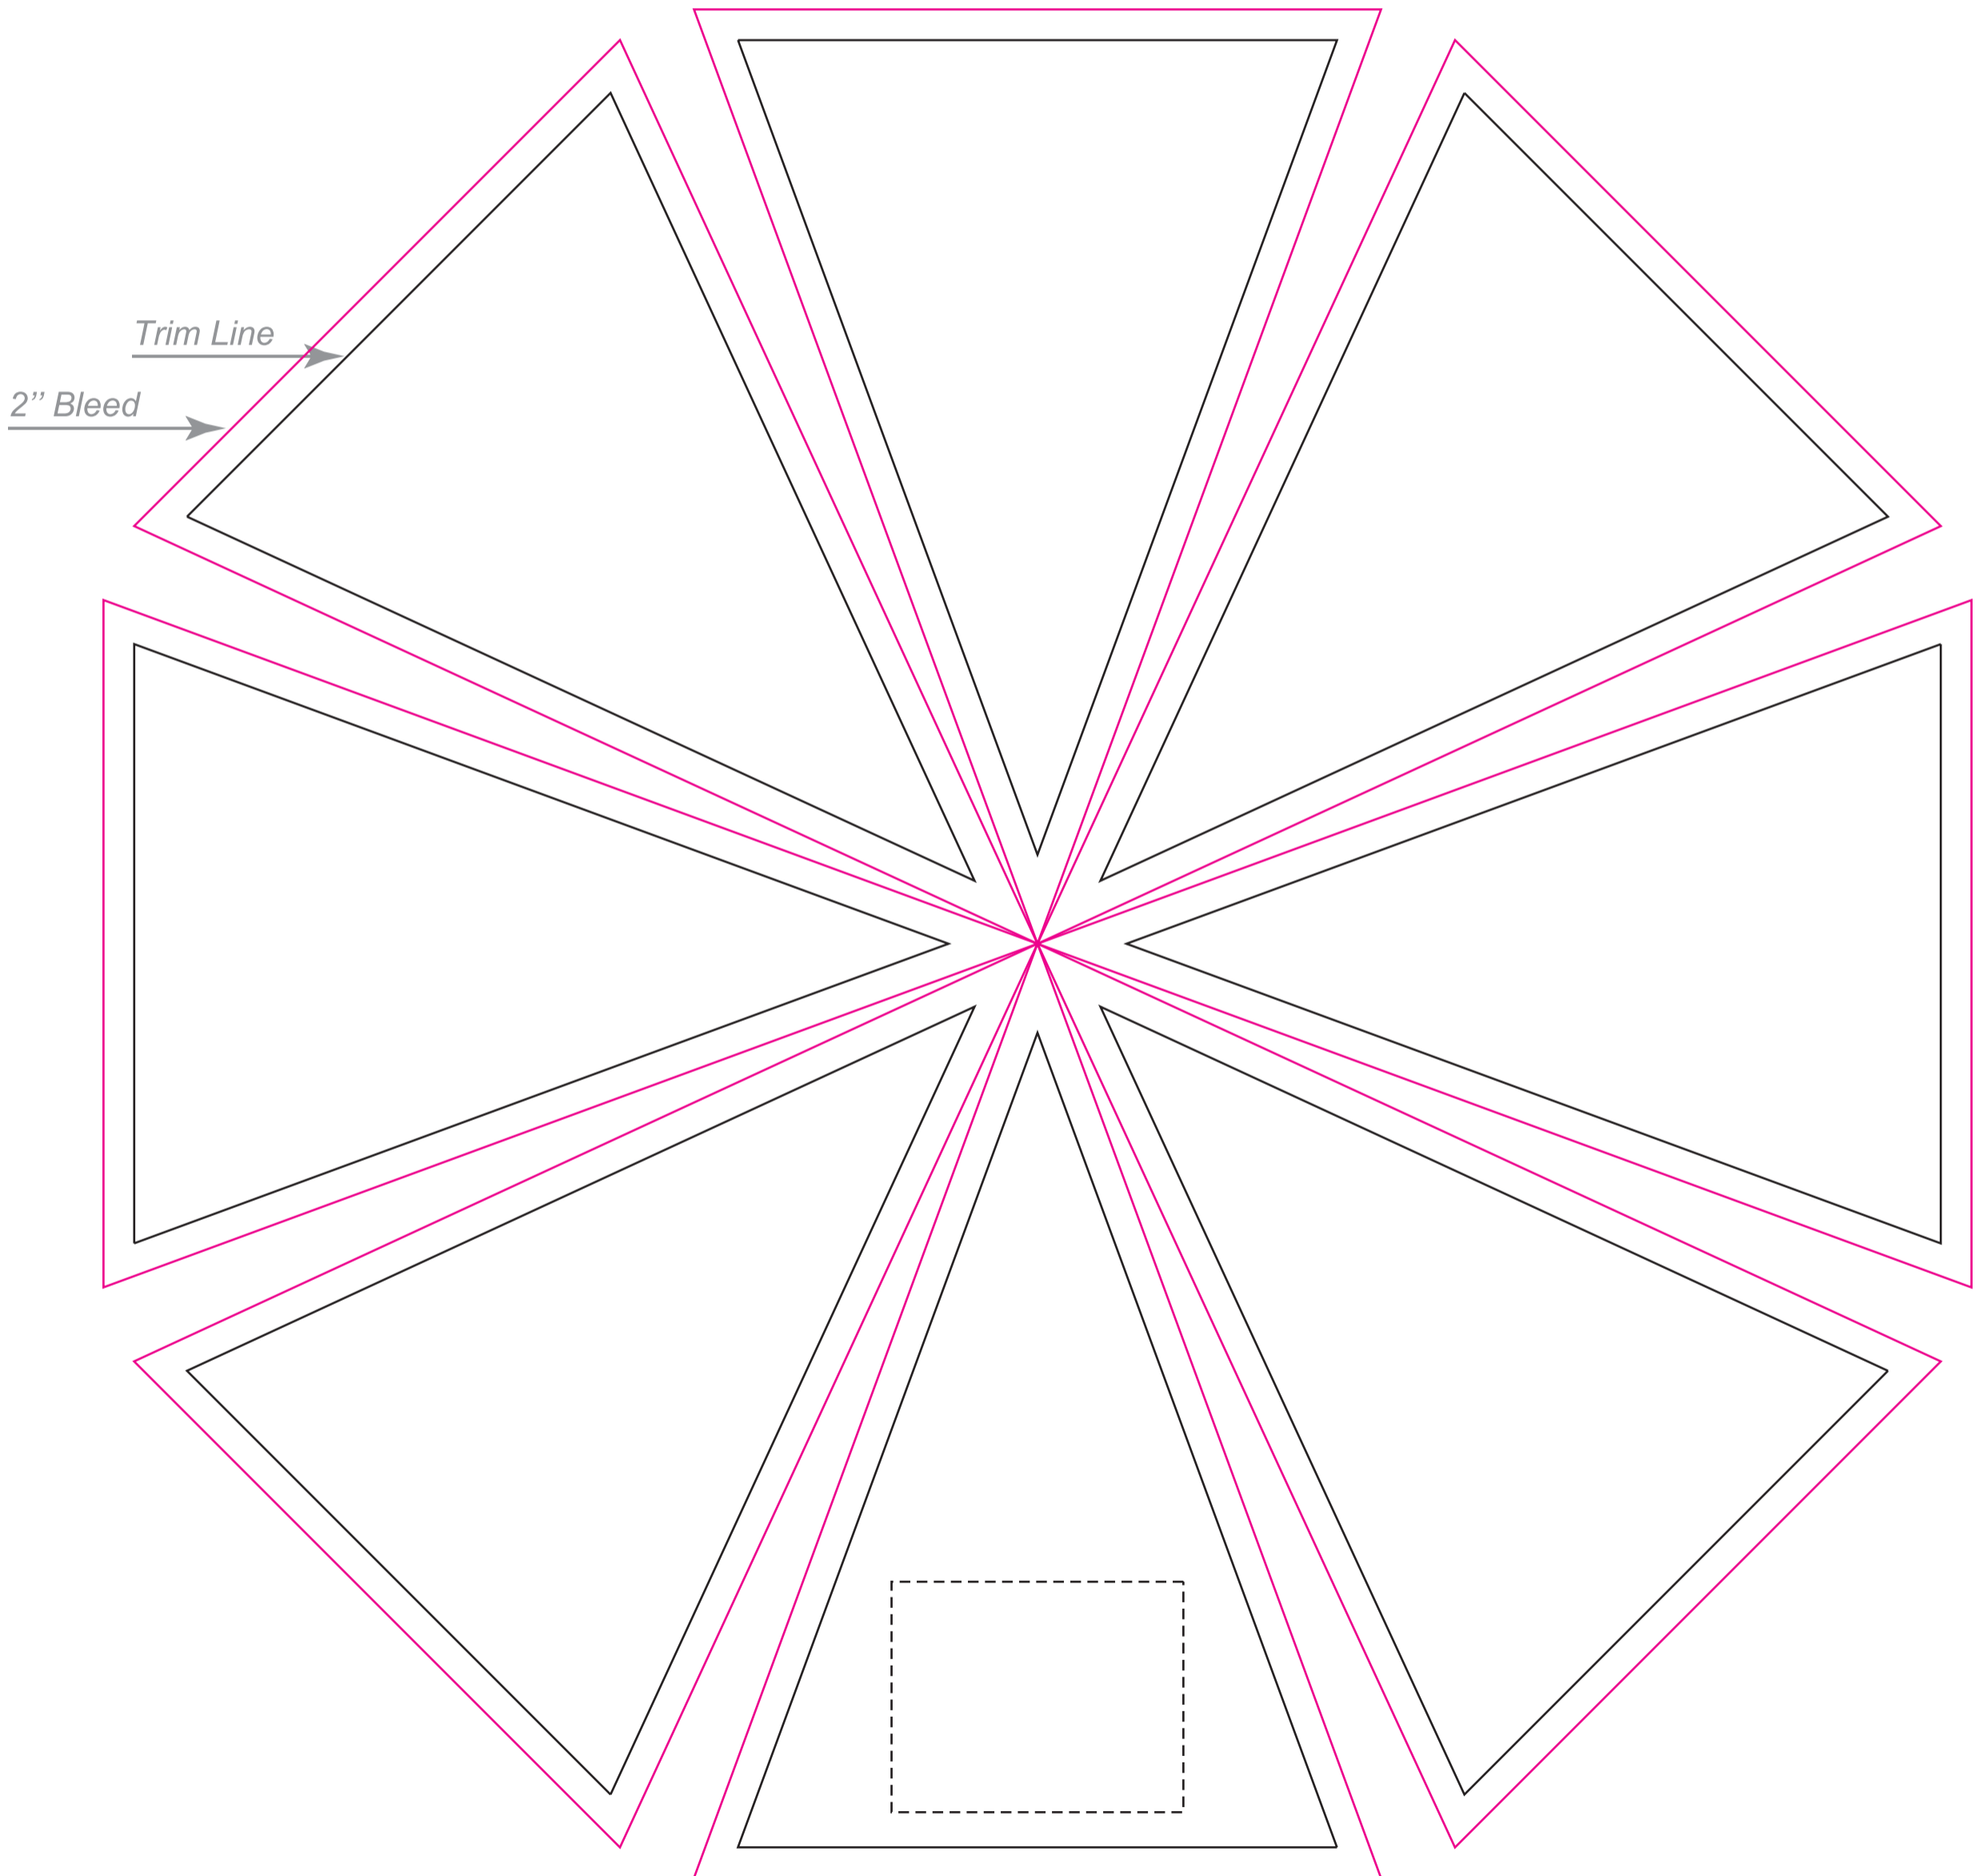

SCALE 10%
OF ACTUAL SIZE

□ PMS C
□ PMS C

ACAPULCO UMBRELLA

9ft - 8 Panels - W/out Valance

SCALE 10%
OF ACTUAL SIZE

□ PMS C
□ PMS C

ACAPULCO UMBRELLA

9ft - 8 Panels - W/ Valance